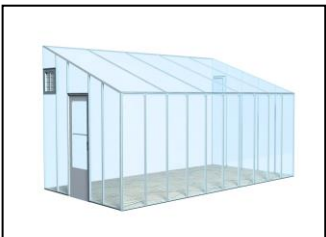

## GLASSHOUSE

#### Compare our Quality:

- Strong Extruded Aluminum Frame
- Welded Truss Construction
- All Stainless Steel Hardware
- 3/16" Single-pane Glass or 8mm Triple-wall Polycarbonate
- 6'-10" High Sidewalls
- 30 lb./ft² snow load, 105 mph wind load

#### Even-span

<u>Size</u>	<u>Polycarbonate Sidewalls &amp; Roof</u>	<u>Glass Sidewalls Polycarbonate Roof</u>	<u>Glass or Poly for 32" Kneewall</u>
8 x 12	\$6795	\$7195	\$6595
8 x 16	\$7495	\$7895	\$7295
8 x 20	\$8095	\$8595	\$7795
10 x 16	\$8895	\$9295	\$8695
10 x 20	\$9395	\$9795	\$9295
10 x 24	\$9995	\$10,395	\$9895
12 x 20	\$11,795	\$12,295	\$11,595
12 x 24	\$12,695	\$13,295	\$12,495
12 x 32	\$14,495	\$14,995	\$14,195
16 x 24	\$18,595	\$19,195	\$18,195
16 x 32	\$20,195	\$20,895	\$19,995
20 x 24	\$22,995	\$23,895	\$22,695
20 x 32	\$27,395	\$28,195	\$26,995
20 x 36	\$30,695	\$31,595	\$30,195
20 x 40	\$33,995	\$34,995	\$33,195
24 x 48	\$48,995	\$49,995	\$47,995
24 x 60	\$58,595	\$59,995	\$57,595

#### Lean-to

<u>Size</u>	<u>Polycarbonate Sidewalls &amp; Roof</u>	<u>Glass Sidewalls Polycarbonate Roof</u>	<u>Glass or Poly for 32" Kneewall</u>
8 x 12	\$6295	\$6695	\$6095
8 x 16	\$6995	\$7195	\$6695
8 x 20	\$7595	\$7995	\$7195
10 x 16	\$8495	\$8895	\$8395
10 x 20	\$9195	\$9495	\$8995
10 x 24	\$9895	\$10,195	\$9595
12 x 16	\$10,495	\$10,995	\$10,295
12 x 20	\$11,595	\$11,995	\$11,295
12 x 24	\$12,595	\$13,195	\$12,295
16 x 24	\$18,295	\$18,795	\$17,995
16 x 32	\$20,095	\$20,695	\$19,895
20 x 40	\$34,995	\$35,995	\$33,995
20 x 48	\$37,995	\$38,995	\$36,595