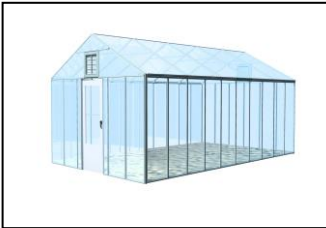

Even-span

<u>Size</u>	<u>Polycarbonate Sidewalls & Roof</u>	<u>Glass Sidewalls Polycarbonate Roof</u>	<u>Glass or Poly for 32" Kneewall</u>
8 x 12	$6795	$7195	$6595
8 x 16	$7495	$7895	$7295
8 x 20	$8095	$8595	$7795
10 x 16	$8895	$9295	$8695
10 x 20	$9395	$9795	$9295
10 x 24	$9995	$10,395	$9895
12 x 20	$11,795	$12,295	$11,595
12 x 24	$12,695	$13,295	$12,495
12 x 32	$14,495	$14,995	$14,195
16 x 24	$18,595	$19,195	$18,195
16 x 32	$20,195	$20,895	$19,995
20 x 24	$22,995	$23,895	$22,695
20 x 32	$27,395	$28,195	$26,995
20 x 36	$30,695	$31,595	$30,195
20 x 40	$33,995	$34,995	$33,195
24 x 48	$48,995	$49,995	$47,995
24 x 60	$58,595	$59,995	$57,595